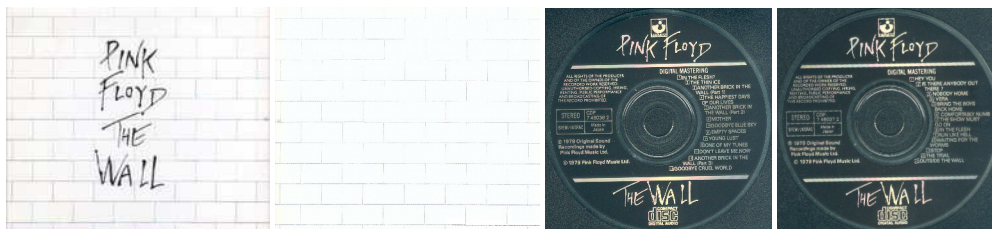

The Wall

Label: Harvest
Catalog number:
CDS 7 46036 8
Country of origin: Japan
Release date: 1983
Notes: Issued in a thick box. 10 page booklet and 12 pane fold-open cover. CD made in Japan. Black label with text in silver. This issue was originally produced in Japan for Europe and America.