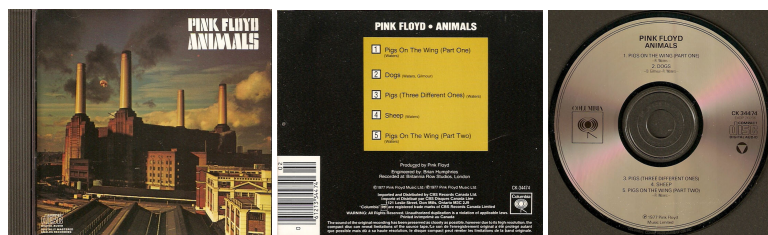

Animals

Label: Columbia

Catalog numbers:

CK-34474 (on case spine)

0 6123 34474 02 (barcode on rear cover)

CK-34474 (on rear cover)

CK 34474 and DIDP 20206 (on CD)

Country of origin: Canada, CD: USA

Notes: Issued in a standard jewel case with a 8 page fold open insert. "COLUMBIA" [logo] ARE TRADEMARKS OF CBS INC." printed on bottom edge of CD. "Imported and Distributed by CBS Records Canada Ltd. Importé et Distribué par CBS Disques Canada Ltée 1121 Leslie Street, Don Mills, Ontario M3C 2J9 "Columbia" [logo] are registered trade marks of CBS Records Canada Limited WARNING: All Rights Reserved. Unauthorized duplication is a violation of applicable laws. Printed in/Imprimé au Canada" printed on rear cover and rear booklet.