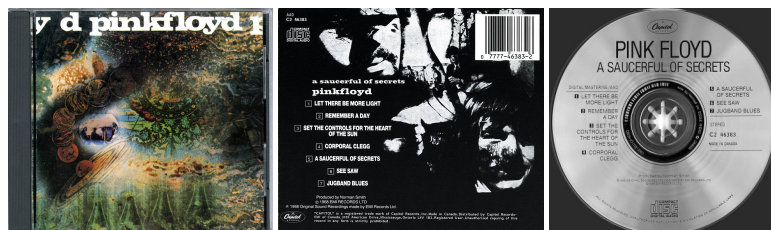

A Saucerful of Secrets

Label: Capitol

Catalog numbers:

C2 46383 (on case spine)

0 7777-46383-2 (barcode on rear cover)

C2 46383 (on rear cover)

C2 46383 (on CD)

Country of origin: Canada

Notes: Issued in a standard jewel case with a 4 page booklet. "Made in Canada" printed on the CD.