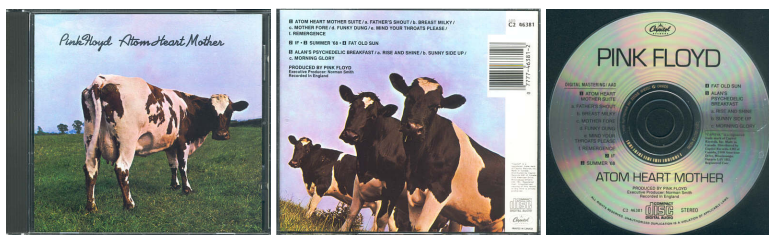

Atom Heart Mother

Label: Capitol
Catalog numbers:
C2 4681 (on case spine)
0 7777-46381-2 (barcode on rear cover)
C2 4681 (on rear cover)
C2 4681 (on CD)

Country of origin: Canada
Notes: Issued in a standard jewel case with a 4 page fold out slick. "Made in Canada" printed on the CD "Made in Canada" and "PRINTED IN CANADA" printed on rear cover.