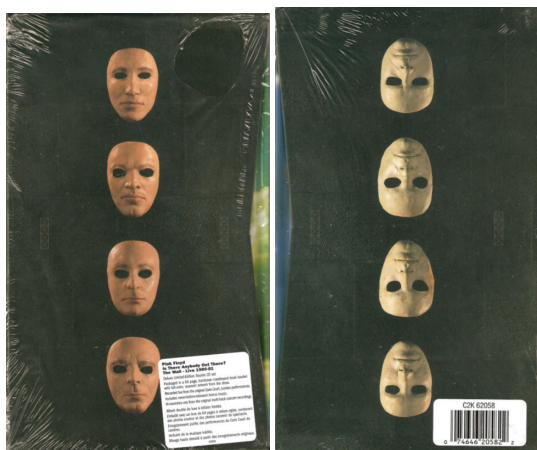

Is There Anybody Out There?

Label: Columbia

Catalog numbers:

62058 (on front cover sticker)

C2K 62058 (on rear cover sticker)

0 74646 20582 2 (barcode on rear cover sticker)

C2K 62055 / CK 62056 (on CD 1)

C2K 62055 / CK 62057 (on CD 2)

Country of origin: USA, Stickers: Canada

Notes: Issued in a 64 page hardcover book with slipcase. 2 stickers on cover. Front sticker: "PINK FLOYD Is There Anybody Out There? The Wall – Live 1980-81 Deluxe Limited-Edition Double CD set .....Album double de luxe à édition limitée ..... 62058". Rear sticker with catalogue number and barcode.