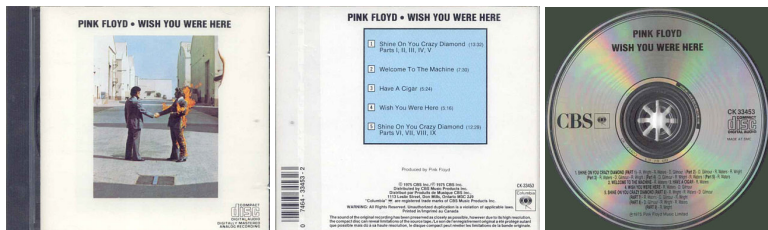

CK 33453 (on CD)

Country of origin: Canada

Notes: Issued in a standard jewel case with a 6 page fold out slick. "Distributed by CBS Music Products Inc. Distribué par Produits de Musique CBS Inc., 1113 Leslie Street, Don Mills, Ontario M3C 2J9 "Columbia" [logo] are registered trade marks of CBS Music Products Inc. WARNING: All Rights Reserved. Unauthorized duplication is a violation of applicable laws. Printed in/Imprimé au Canada" printed on rear cover.

Wish You Were Here