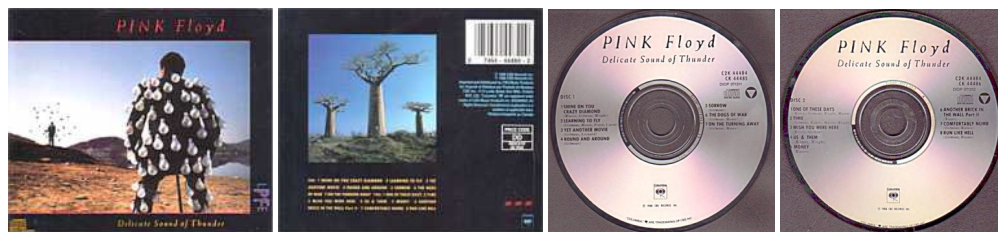

Delicate Sound of Thunder

Label: Columbia

Catalog numbers:

- C2K 44484 CK 44485 (on front spine)
- C2K 44484 CK 44486 (on rear spine)
- 0 7464 -44484 - 2 (barcode on rear cover)
- C2K 44484, CK 44485 and DIDP 071311 (on CD 1)
- C2K 44484, CK 44486 and DIDP 071312 (on CD 2)

Country of origin: Artwork: Canada, CD: USA

Notes: Issued in a thick box with a 28 page booklet. No country of origin on the CD.

"COLUMBIA ARE TRADEMARKS OF CBS INC." printed on bottom edge of CD. "Imported and Distributed by CBS Music Products Inc./Importé et Distribué par Produits de Musique CBS Inc., 1113 Leslie Street, Don Mills, Ontario M3C 2J9. "Columbia" [logo] are registered trade marks of CBS Music Products Inc. WARNING: All Rights Reserved. Unauthorized duplication is a violation of applicable laws. Printed in/imprimé au Canada" printed on rear cover. "PRICE CODE DD INDICATIF DE PRIX" printed on rear cover