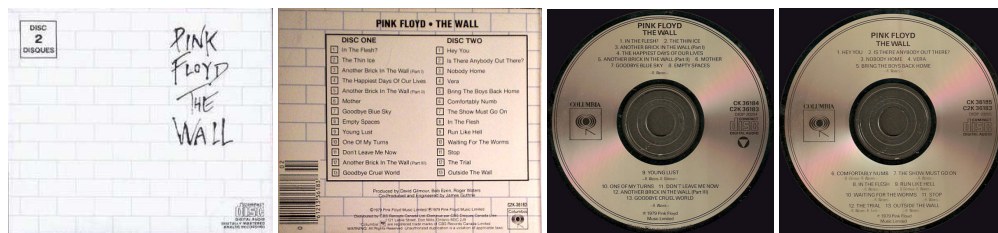

The Wall

Label: Columbia
Catalog numbers:
C2K-36183 (on case spine)
C2K-36183 (on rear cover)
0 6123 36183 02 (barcode on rear cover)
CK 36184 C2K 36183 DIDP 20204 (on CD 1)
CK 36185 C2K 36183 DIDP 20205 (on CD 2)
Country of origin: Canada, CDs: USA

Notes: Issued in a thick box with a 6 page fold out booklet. Issued in thick box with a 6 page fold out slick. CDs in silver. COLUMBIA printed left from centre hole on the CDs and "COLUMBIA" [logo] ARE TRADEMARKS OF CBS INC." printed on bottom edge of CDs. CD2 without black round sign with silver triangle. "Distributed by CBS Records Canada Ltd. / Distribué par CBS Disques Canada Ltée 1121 Leslie Street, Don Mills, Ontario M3C 2J9 "Columbia" [logo] are registered trade marks of CBS Records Canada Limited WARNING: All Rights Reserved. Unauthorized duplication is a violation of applicable laws." printed on rear cover and rear booklet.