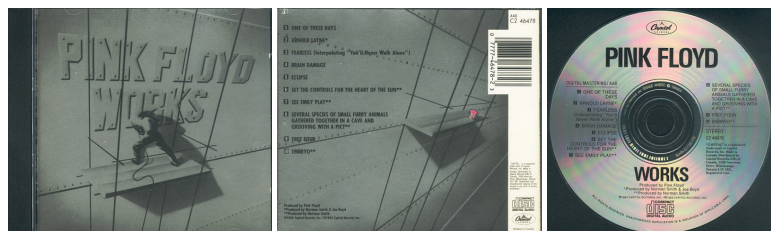

Works

Label: Capitol

Catalog numbers:

C2 46478 (on case spine and rear cover)

0 7777-46478-2 3 (barcode)

C2 46478 (on CD)

Country of origin: Canada

Notes: Issued in a standard jewel case with a 4 page fold out insert. "Made in Canada" printed on the CD. "Printed in Canada" printed on rear cover.