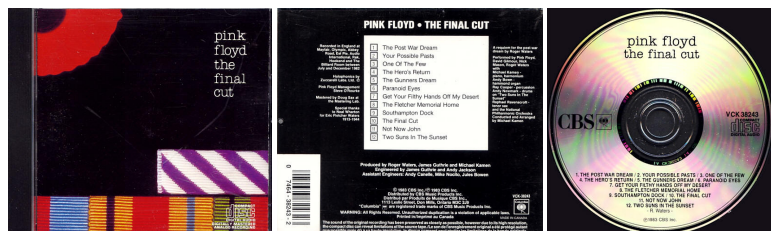

The Final Cut

Label: CBS

Catalog numbers:

VCK-38243 (on case spine and rear cover)

0-7464-38243-2 (barcode)

VCK 38243 (on CD)

Country of origin: Canada

Notes: Issued in a standard jewel case with a 6 page fold out insert. "Distributed by CBS Music Products Inc. Distribué par Produits de Musique CBS Inc., 1113 Leslie Street, Don Mills, Ontario M3C 2J9 "Columbia" [logo] are registered trade marks of CBS Music Products Inc. WARNING: All Rights Reserved. Unauthorized duplication is a violation of applicable laws. Printed