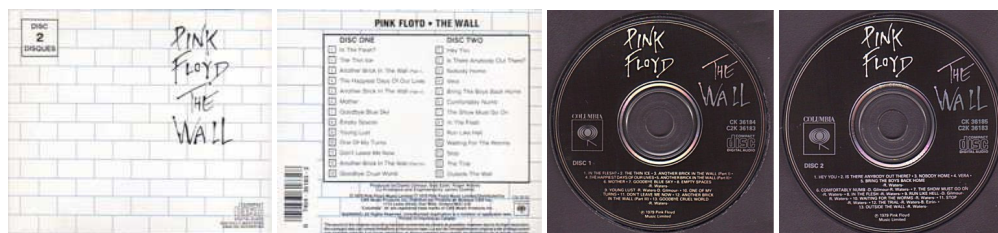

The Wall

Label: Columbia
Catalog numbers:
C2K-36183 (x2) (on case spine)
C2K-36183 (on rear cover)
0 7464 - 36183 - 2 (barcode on rear cover)
CK 36184, C2K 36183 (on CD 1)
CK 36185, C2K 36183 (on CD 2)
Country of origin: Canada

Notes: Issued in a thick box with a 6 page fold out slick. "Distributed by CBS Music Products Inc./Distribué par Produits de Musique CBS Inc., 1113 Leslie Street, Don Mills, Ontario M3C 2J9 "Columbia" [logo] are registered trade marks of CBS Music Products Inc. WARNING: All Rights Reserved. Unauthorized duplication is a violation of applicable laws. Printed in/Imprime au Canada" printed on rear cover and rear booklet.