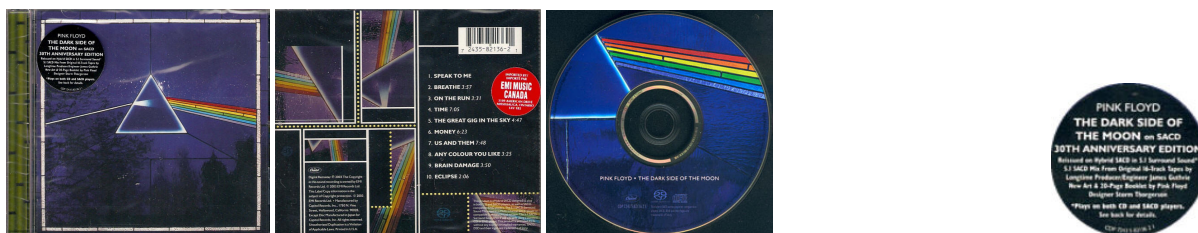

The Dark Side of the Moon SACD

Label: Capitol
Catalog numbers: CDP 7243 5 82136 2 1 (on case spine)
CDP 7243 582136 2 1 (on front sticker)
7 2435-82136-2 1 (barcode on rear cover)
CDP 7243 5 82136 2 1 (on SACD)
Release date: March 25, 2003
Country of origin: Artwork: USA, SACD: Japan, Sticker: Canada
Notes: 30th anniversary hybrid SACD remastered in 5.1 and stereo. Issued in a standard jewel case with a 20 page booklet. "Manufactured in Japan" printed on disc. "Printed in U.S.A." printed on rear cover. Black/ white sticker on front cellophane. In Canada issued with a round red sticker (shown) on rear cover.