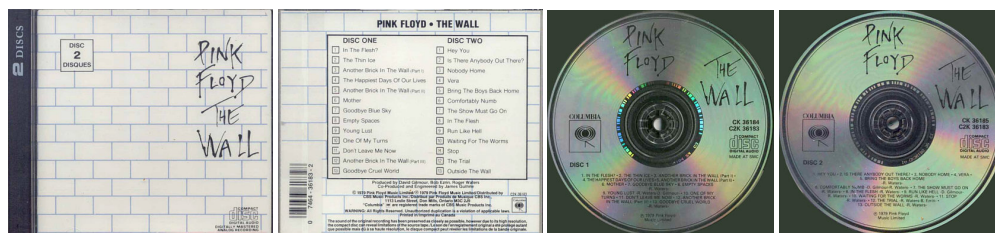

Ontario M3C 2J9 "Columbia" [logo] are registered trade marks of CBS Records Canada Limited WARNING: All Rights Reserved. Unauthorized duplication is a violation of applicable laws. Printed in/Imprime au Canada" printed on rear cover and rear booklet. "PRICE CODE DD INDICATIF DE PRIX" printed on rear cover.

The Wall