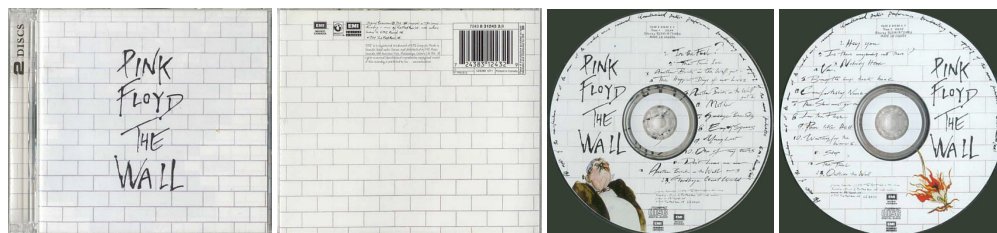

Label: EMI

Catalog numbers:

7243 8 31243 2 9 (on case spine)

7 24383 31243-2 9 (barcode on rear of the slipcase)

7 24383 12432 9 (barcode on rear cover)

7243 8 31243 2 9, I., F: PM 613, CDEMD 1071 (on rear cover)

7243 8 31243 2 9, 31244 and LC 0542 (on CD 1)

7243 8 31243 2 9, 31245 and LC 0542 (on CD 2)

Country of origin: Canada

Notes: Issued in a double slimcase housed in a slipcase with a 24 page booklet. "Made in Canada" & "Printed in Canada" printed on rear cover. "BIEM/STEMRA" & "Made in Canada" printed on the CDs.