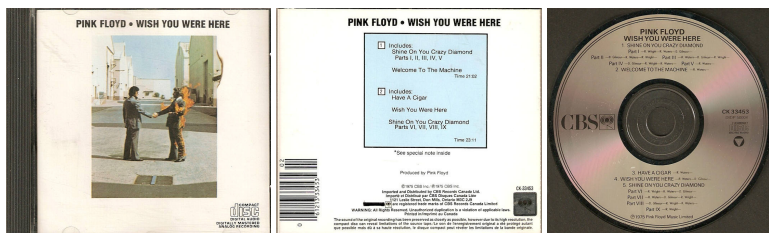

Wish You Were Here

CBS PINK FLOYD • WISH YOU WERE HERE

Label: CBS

Catalog numbers:

- CK-33453 (on case spine)
- 0 61213 33453 02 (barcode on rear cover)
- CK-33453 (on rear cover)
- CK 33453 and DIDP 50004 (on CD)

Country of origin: Artwork: Canada, CD: USA

Notes: Issued in a standard jewel case with a 6 page fold out booklet. CBS printed left from centre hole on the CD and "CBS" [logo] ARE TRADEMARKS OF CBS INC. MADE IN U.S.A." printed on bottom edge of the CD. "Imported and Distributed by CBS Records Canada Ltd. Importé et Distribué par CBS Disques Canada Ltée 1121 Leslie Street, Don Mills, Ontario M3C 2J9 [logo] are registered trade marks of CBS Records Canada Limited WARNING: All Rights Reserved. Unauthorized duplication is a violation of applicable laws. Printed in/Imprimé au Canada The sound of the original recording...of the source tape./Le son de l'enregistrement original...de la bande originale." Only 2 tracks indicated on rear cover and "See special note inside" printed on rear cover. "Columbia" is printed over with a black rectangle, a silver CBS-logo sticker is pasted on the Columbia/CBS-logo on rear cover. "SPECIAL NOTE: Your disc may list 5 songs. All songs are contained in 2 programs only as shown on the back of this insert." printed on booklet. "COLUMBIA" on both spines is pasted with a white sticker.