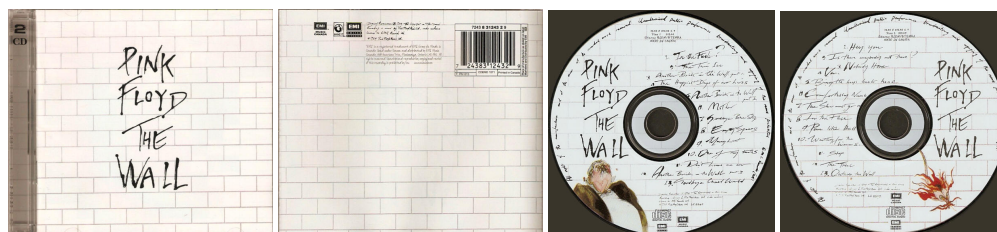

The Wall

Label: EMI

Catalog numbers:

7243 8 31243 2 9 (on case spine)

7 24383 12432 9 (barcode on rear cover)

7243 8 31243 2 9, I., F: PM 613, CDEMD 1071 (on rear cover)

7243 8 31243 2 9, 31244 and LC 0542 (on CD 1)

7243 8 31243 2 9, 31245 and LC 0542 (on CD 2)

Country of origin: Canada

Notes: Issued in a double slimcase with a 24 page booklet. "Made in Canada" & "Printed in Canada" printed on rear cover. "BIEM/STEMRA" & "MADE IN CANADA" printed on the CDs. EMI MUSIC CANADA logo printed on the CD and rear cover. Rear insert printed on both sides with wall design.