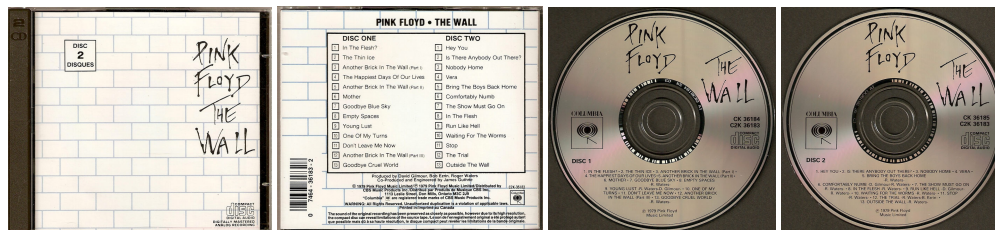

Label: Columbia

Catalog numbers:

C2K-36183 (on case spine)

C2K-36183 (on rear cover)

0 7464 – 36183 – 2 (barcode on rear cover)

CK 36184 C2K 36183 (on CD 1)

CK 36185 C2K 36183 (on CD 2)

Country of origin: Canada

Notes: Issued in a double slimline case with a 6 page fold out slick. Silver CDs and black writing on CDs (designed as the black CDs). "MADE AT SMC" printed on CDs. "Manufactured and Distributed by CBS Records Canada Ltd./Fabriqué et Distribué par CBS Disques Canada Ltée 1121 Leslie Street, Don Mills, Ontario M3C 2J9 "Columbia" [logo] are registered trade marks of CBS Records Canada Limited WARNING: All Rights Reserved. Unauthorized duplication is a violation of applicable laws. Printed in/Imprime au Canada" printed on rear cover and rear booklet.