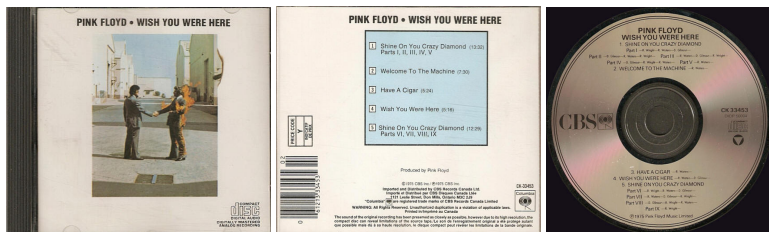

Wish You Were Here

Label: Columbia (on spine)
CBS (on CD)

Catalog numbers:

- CK-33453 (on case spine)
- CK-33453 (on rear cover)
- 0 61213 33453 02 (barcode on rear cover)
- CK 33453 DIDP 50004 (on CD)

Country of origin: Artwork: Canada, CD: USA

Notes: Issued in a standard jewel case with a 6 page fold out slick. "CBS" printed left from centre hole on CD and "CBS" [logo] ARE TRADEMARKS OF CBS INC. MADE IN U.S.A." printed on bottom edge of CD; "Imported and Distributed by CBS Records Canada Ltd. Importé et Distribué par CBS Disques Canada Ltée 1121 Leslie Street, Don Mills, Ontario M3C 2J9 "Columbia" [logo] are registered trade marks of CBS Records Canada Limited WARNING: All Rights Reserved. Unauthorized duplication is a violation of applicable laws. Printed in/Imprimé au Canada" and "PRICE CODE Y INDICATIF DE PRIX" printed on rear cover.