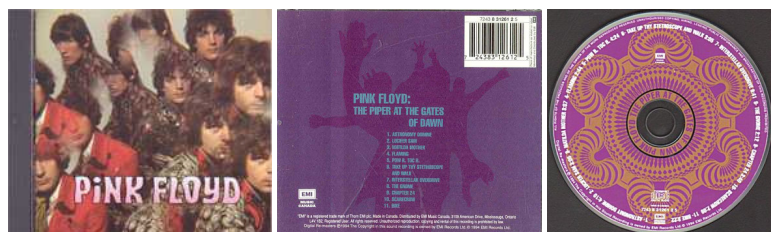

The Piper at the Gates of Dawn

Label: EMI Music Canada

Catalog numbers:

7243 8 31261 2 5 (on case spine and rear cover)

7 24383 12612 5 (barcode on rear cover)

7243 8 31261 2 5 (on CD)

Country of origin: Canada

Notes: Digitally remastered. Issued in a standard jewel case with a 24 page booklet. "Made in Canada" printed on the CD and rear cover. EMI MUSIC CANADA logo printed on the CD and rear cover.