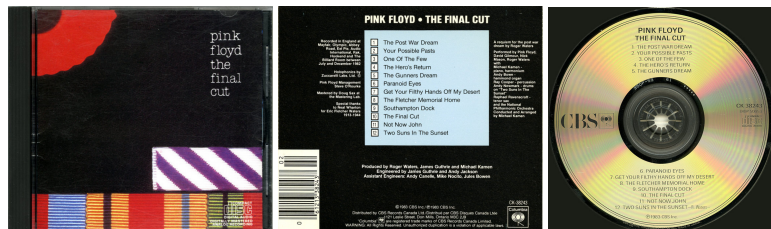

Notes: Issued in a standard jewel case with a 16 page booklet. 1997 remaster. "Made in Canada." printed on the CD. "EMI" is a registered **trade mark** of EMI Group plc. Made in Canada. Used under license and distributed by EMI Music Canada, 3109 American Drive, Mississauga, Ontario, L4V 1B2. All rights reserved. Unauthorized reproduction, copying or rental of this recording is prohibited by law. [...] All rights reserved. © 2000 EMI Records Ltd. www.emimusic.ca" printed on rear cover. Comparing to the issue above, the text on rear cover is different formatted and the red marked words are different.

The Final Cut

Label: CBS

Catalog numbers:

CK-38243 (on case spine and rear cover)
0 61213 38243 02 (barcode on rear cover)
CK 38243 DIDP 50053 (on CD)

Country of origin: Artwork: Canada, CD: Japan

Notes: Issued in a standard jewelcase with a 6 page fold out booklet. "CBS" printed left from centre hole on the CD and "CBS" [logo] ARE TRADEMARKS OF CBS INC. MADE IN Japan." printed on bottom edge of the CD. "Distributed by CBS Records Canada Ltd./Distribué par CBS Disques Canada Ltée 1121 Leslie Street, Don Mills, Ontario M3C 2J9 "Columbia" [logo] are registered trade marks of CBS Records Canada Limited. WARNING: All Rights Reserved. Unauthorized duplication is a violation of applicable laws." printed on rear cover and rear booklet. Light blue centre with tracklist on rear cover.