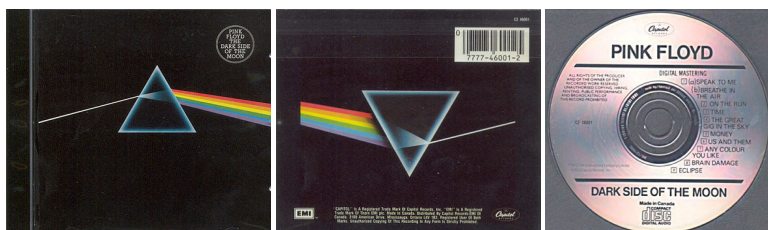

The Dark Side of the Moon

Label: Capitol

Catalog numbers:

C2 46001 (on case spine rear cover and CD)

0 7777-46001-2 (barcode on rear cover)

Country of origin: Canada

Notes: Original issue. Issued in a standard jewel case with a 12 page booklet. “Made in Canada” printed on the CD and rear cover. This is the remastered issue with old artwork.