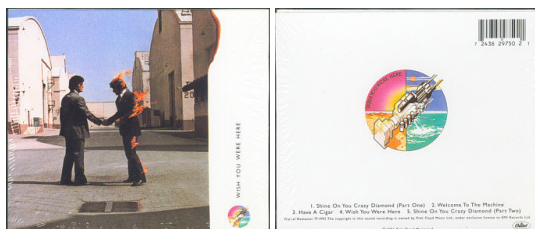

Wish You Were Here