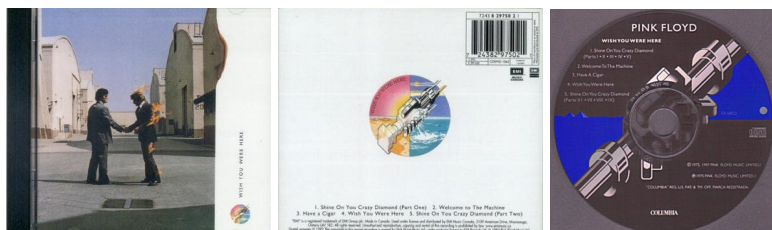

Wish You Were Here