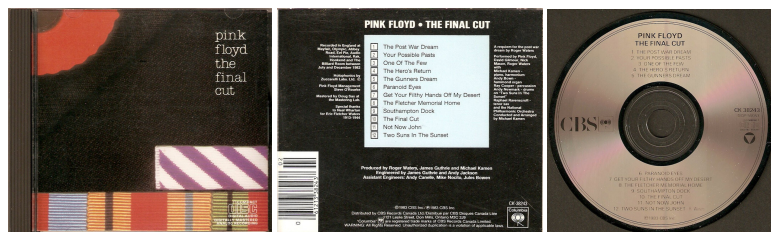

The Final Cut

Label: COLUMBIA

Catalog numbers:

CK-38243 (on case spine, rear cover and rear booklet)
0 61213 38243 02 (barcode on rear cover)
CK 38243 and DIDP 50053 (on CD)

Country of origin: artwork: Canada, CD: USA

Notes: Issued in a standard jewelcase with a 6 page fold out booklet. "CBS" printed left from centre hole on the CD and "CBS" [logo] ARE TRADEMARKS OF CBS INC. MADE IN U.S.A." printed on bottom edge of the CD. "Distributed by CBS Records