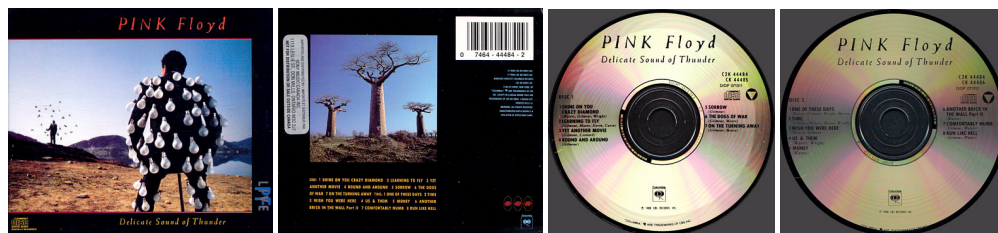

Delicate Sound of Thunder

Label: Columbia

Catalog numbers:

- C2K 44484 CK 44485 (on front spine)
- C2K 44484 CK 44486 (on rear spine)
- 0 7464 -44484 - 2 (barcode on rear cover)
- C2K 44484, CK 44485 and DIDP 071311 (on CD 1)
- C2K 44484, CK 44486 and DIDP 071312 (on CD 2)

Country of origin: Artwork and CD: USA, Sticker on rear: Canada

Notes: Issued in a thick box with a 28 page booklet. "COLUMBIA ARE TRADEMARKS OF CBS INC." printed on bottom edge of CD. Sticker on rear cover: "IMPORTED AND DISTRIBUTED BY / IMPORTÉ ET DISTRIBUÉ PAR SONY MUSIC CANADA INC. 1113 LESLIE ST., DON MILLS, ONTARIO M3C 2J7 NOT FOR DISTRIBUTION OR SALE OUTSIDE CANADA".