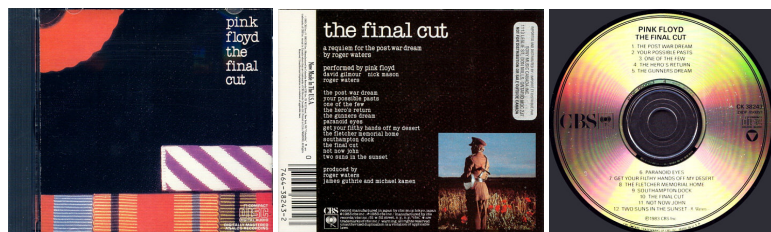

The Final Cut

Label: CBS

Catalog numbers:

CK-38243 (on case spine)
0 7464-38243-2 (barcode on rear cover)
CK 38243 and DIDP 050053 (on CD)

Country of origin: USA (sticker: Canada)

Notes: Issued in a standard jewel case with an 8 page fold out slick. "CBS" ARE TRADEMARKS OF CBS INC. MADE IN U.S.A." printed on bottom edge of the CD. Sticker on rear cover: "IMPORTED AND DISTRIBUTED BY / IMPORTÉ ET DISTRIBUÉ PAR SONY MUSIC CANADA INC. 1113 LESLIE ST., DON MILLS, ONTARIO M3C 2J7 NOT FOR DISTRIBUTION OR SALE OUTSIDE CANADA"