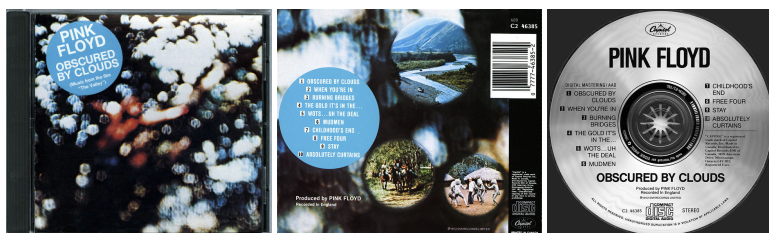

Obscured by Clouds