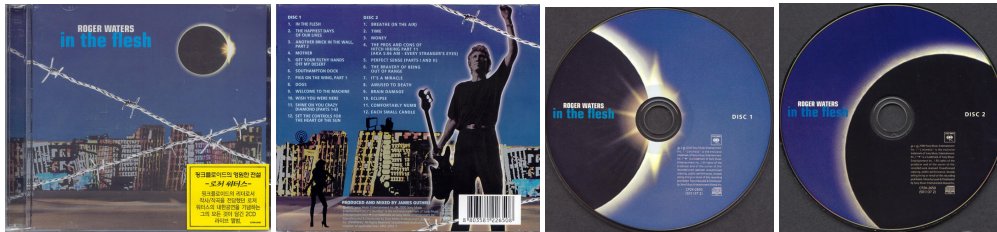

In The Flesh

Label: Columbia

Catalog numbers:

CP2K-2650 (501137 2) (on case spine)

8 803581 226508 (barcode on rear cover)

CP2K-2650 (on front sticker)

CP2K-2650 (501137 2) (on CD 1)

CP2K-2650 (501137 2) (on CD 2)

Country of origin: Korea

Notes: Issued in a double slimline case with a 24 page booklet. "Manufactured & Distributed by Sony Music Entertainment (Korea) Inc." printed on the CD's, rear cover and rear booklet. Sticker on front case: "[Korean text] CP2K-2650".