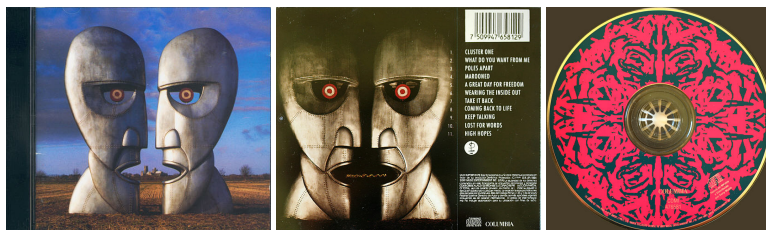

The Division Bell

Label: Columbia

Catalog numbers:

CDMI-476581 (on case spine)

7 509947 658129 (barcode on rear cover)

CDMI 476581 and CK 64200 (on CD)

Country of origin: Mexico

Notes: Issued in a standard case with a 24 page booklet. "Hecho en Mexico por Sony Music" printed on the CD. Text on rear cover in Spanish. CK 64200 is printed along the outer rim. This issue has the Columbia and CD logo printed on the CD label.