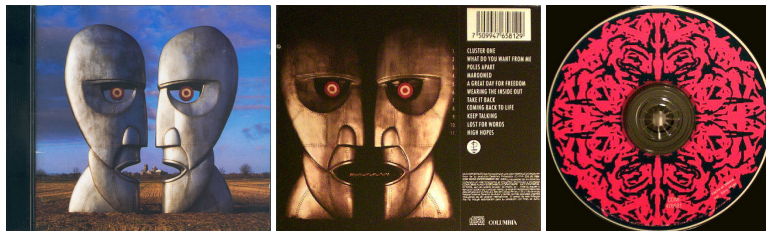

The Division Bell

Label: Columbia

Catalog numbers:

CDMI-476581 (on case spine)

7 509947 658129 (barcode on rear cover)

CDMI 476581 (on CD)

Country of origin: Mexico

Notes: Issued in a standard case with a 24 page booklet. "Hecho en Mexico por Sony Music" printed on the CD. Text on rear cover in Spanish. "COLUMBIA" and CD logo are not printed on the CD label.