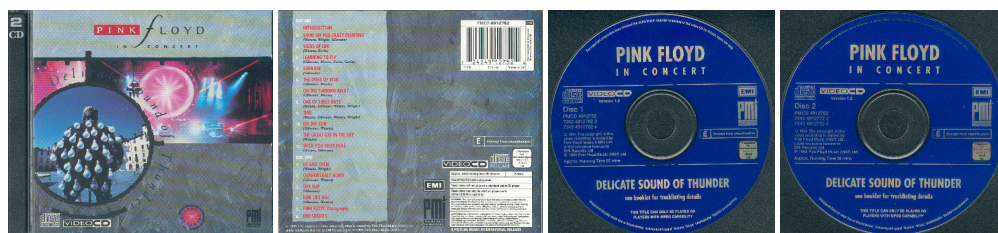

Delicate Sound Of Thunder

Label: EMI / Picture Music International
Catalog numbers:
7243 4912752 4 (on case spine)
724349127524 (barcode on rear cover)
7243 4912762 3 (on CD 1)
7243 4912772 2 (on CD 2)
7243 4912752 4 and PMCD 4912752 (on both CDs)
Country of origin: U.K.
Format: 4:3
Notes: Two Video CDs issued in a standard double slimcase with a fold out slick. Concert film from the Momentary Lapse Of Reason Tour 1987-1989.